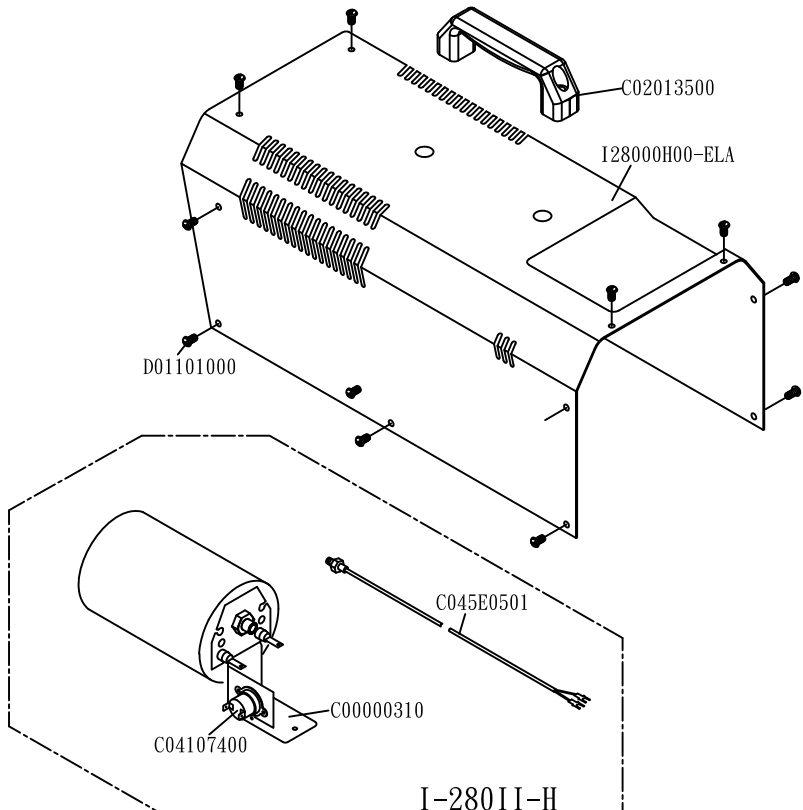

A B C D E

1
2
3
4
5
6
7
8

SPARE PARTS OF Z-Stream (120V)

F28000L01-I28	Steel Case /Base	C02064000	Pu Tube (6X4)	I-280II-H	Heater Group
I28000H00-ELA	Steel Case/Cover	C04112000	Fuse Holder	I-280II-P	Pump
C02013500	Handle	C04118400	Fuse (F10A/120V)	I-280II-PCB	P. C Board
C04107400	Temperature switch	C045E0501	Temperature Sensor	I-280II-TK	Tank
C02001300	Tank	C050101A0	Power Cord & Plug	I-280II-TKC	Tank's Cap(Group)
C02003500	Foot	C15I280A4	Temperature Fuse	I-280II-CP	Copper Tube
C020029C0	Tank's Cap	D01101000	M4x8L Screw	VR-1T	Wired Remote Controller
		D04103000	Spacer Support		