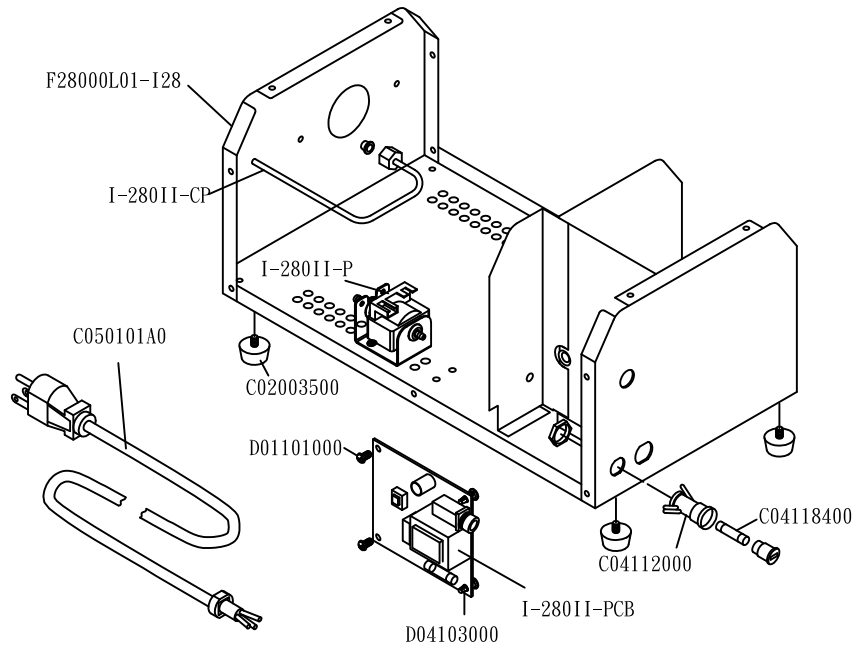

A B C D E

1
2
3
4
5
6
7
8

SPARE PARTS OF Z-Stream (120V)

F28000L01-I28	Steel Case /Base	C02064000	Pu Tube (6X4)	I-280II-H	Heater Group
I28000H00-ELA	Steel Case/Cover	C04112000	Fuse Holder	I-280II-P	Pump
C02013500	Handle	C04118400	Fuse (F10A/120V)	I-280II-PCB	P. C Board
C04107400	Temperature switch	C045E0501	Temperature Sensor	I-280II-TK	Tank
C02001300	Tank	C050101A0	Power Cord & Plug	I-280II-TKC	Tank's Cap(Group)
C02003500	Foot	C15I280A4	Temperature Fuse	I-280II-CP	Copper Tube
C020029C0	Tank's Cap	D01101000	M4x8L Screw	VR-1T	Wired Remote Controller
		D04103000	Spacer Support		