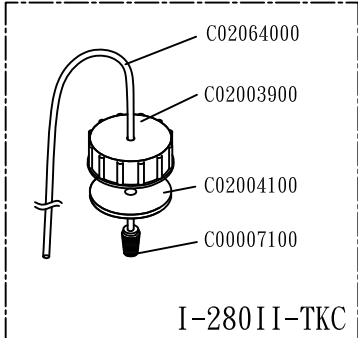

A B C D E

1
2
3
4
5
6
7
8

SPARE PARTS OF Z-Stream (120V)

F28000L01-I28	Steel Case /Base	C02064000	Pu Tube (6X4)	I-280II-H	Heater Group
I28000H00-ELA	Steel Case/Cover	C04112000	Fuse Holder	I-280II-P	Pump
C02013500	Handle	C04118400	Fuse (F10A/120V)	I-280II-PCB	P. C Board
C04107400	Temperature switch	C045E0501	Temperature Sensor	I-280II-TK	Tank
C02001300	Tank	C050101A0	Power Cord & Plug	I-280II-TKC	Tank's Cap(Group)
C02003500	Foot	C15I280A4	Temperature Fuse	I-280II-CP	Copper Tube
C020029C0	Tank's Cap	D01101000	M4x8L Screw	VR-1T	Wired Remote Controller
		D04103000	Spacer Support		